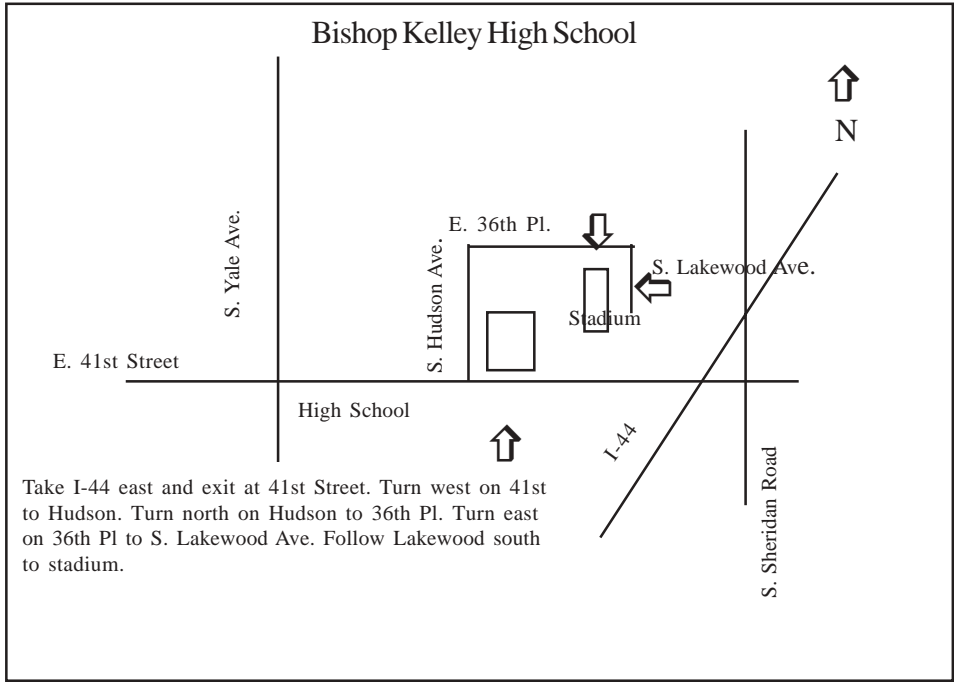

Bishop Kelley High School

Take I-44 east and exit at 41st Street. Turn west on 41st to Hudson. Turn north on Hudson to 36th Pl. Turn east on 36th Pl to S. Lakewood Ave. Follow Lakewood south to stadium.