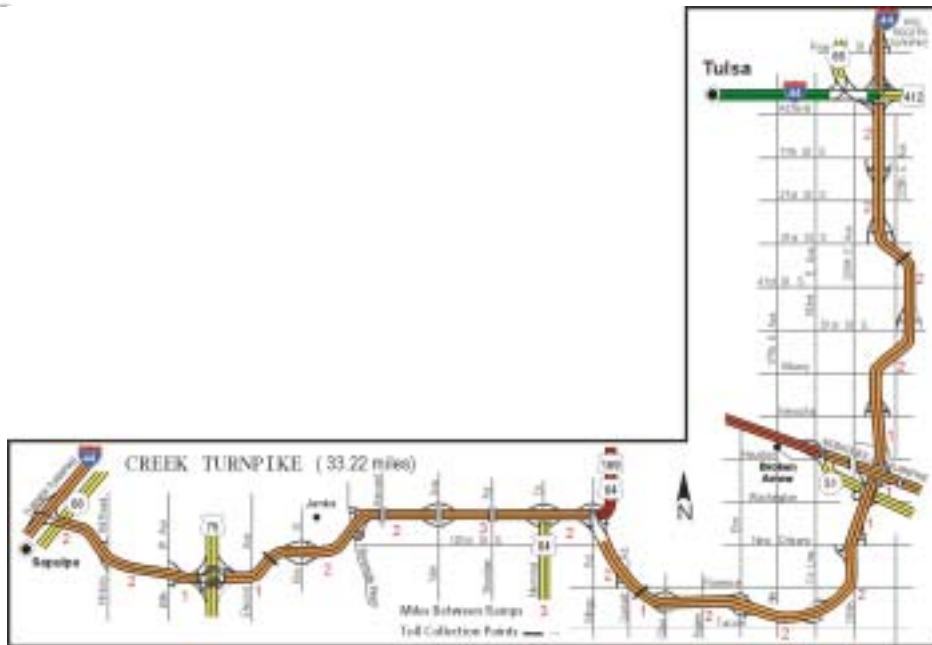

Broken Arrow's Indian Springs Soccer Complex – driving directions

From the west: take the Creek Turnpike exit off the Turner Turnpike and follow the Creek to either the Olive (129th) or Elm (161st) street exits. Go to 131st Street. If you exit on Olive or 129th you must go east on 131st to 145th (Aspen) and then turn south to the complex.

If you exit on Elm or 161st you must go west on 131st to 145th (Aspen) and then turn south to the complex. **There is no exit on the Creek Turnpike for 145th (Aspen).**

From other directions: take the Creek Turnpike and exit as directed above. Remember, there is no exit at 145th or Aspen.

MapQuest | Print-Friendly Street Map

Page 1 of 1