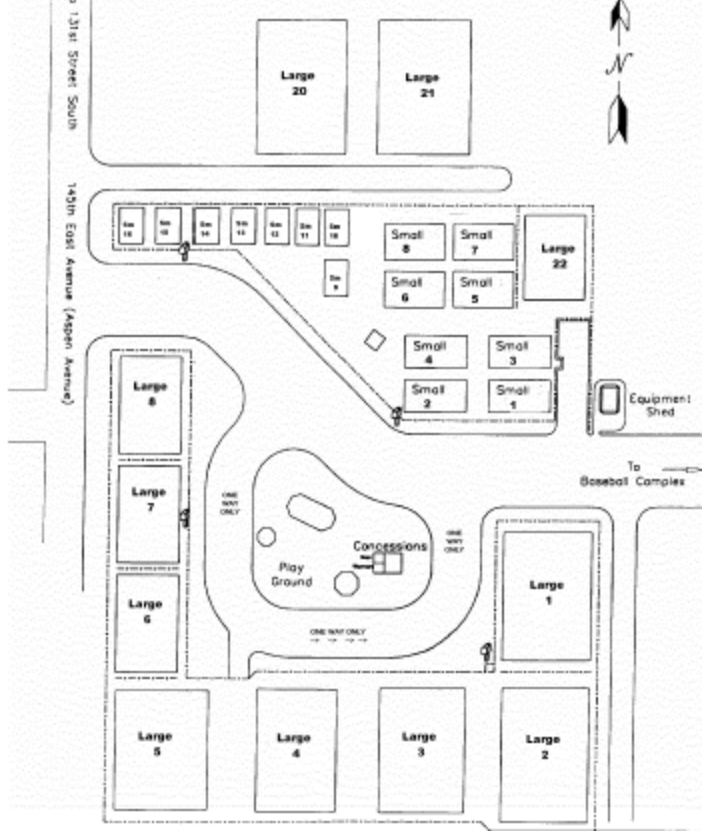

Broken Arrow's Indian Springs Soccer Complex – driving directions

From the west: take the Creek Turnpike exit off the Turner Turnpike and follow the Creek to either the Olive (129th) or Elm (161st) street exits. Go to 131st Street. If you exit on Olive or 129th you must go east on 131st to 145th (Aspen) and then turn south to the complex.

If you exit on Elm or 161st you must go west on 131st to 145th (Aspen) and then turn south to the complex. **There is no exit on the Creek Turnpike for 145th (Aspen).**

From other directions: take the Creek Turnpike and exit as directed above. Remember, there is no exit at 145th or Aspen.

MapQuest | Print-Friendly Street Map

Page 1 of 1

http://www.mapquest.com/cgi-bin/geo?lat=36.075&lon=-95.727&zoom=12&map_print&id=rc13p6k48b6-30381

Indian Springs Sports Complex

13600 South 145th East Avenue